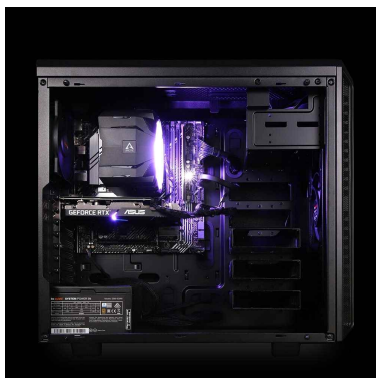

Zusätzliche Artikelbilder

Konfiguration

1 x	Gehäuse/ case be quiet! Pure Base 600 Window Black <ul style="list-style-type: none"> • Case size (L x W x H in mm): 492 x 220 x 470 • Fully windowed side panel from tempered glass • 2x USB 3.2 Gen1 Type-A in front, Mic + Audio in front • 2x 5.25" bays, 3x internal 3.5" bays, 6x 2.5" bays • Pre-installed fans: Front 1x 140mm, rear 1x 120mm Option: Top 2x 140 mm/ 3x 120 mm, Front 140/ up to 2x 120 mm • Sound insulating mats (Top, front, side)
1 x	Logo TERRA Gaming (silver/black) W50 x L50 mm
1 x	Verpackungszubehör / PE Polsterelement
1 x	Netzteil ATX Coolermaster V650 650W 80+ Gold/ 24/7 Retail, Full Modular, 120mm Lüfter, 80 PLUS GOLD Fully Modular Cable Design (= individuelle Nutzung der Anschlüsse.
1 x	Kabel Netz/Kaltgerätestecker 1,8m black Standard Rechner/Peripherie Netzkabel Schuko (CEE 7/7) auf C13
1 x	ASUS PRIME Z690-P D4 S1700/DDR4/DP-HDMI/3xM.2/ATX Intel 12th Generation Core CPU ready (LGA1700) <ul style="list-style-type: none"> • Intel Socket LGA1700 for 12th Gen Core, Pentium Gold/ Celeron Processors • Intel Z690 Chipset, 4x DDR4-RAM, Non-ECC, max. 128 GB Dual-Channel • 1x PCIe 5.0/4.0/3.0 x16, 1x PCIe 4.0/3.0 x16 (supports x4 mode), 2x PCIe 3.0 x16 (supports x4 mode), 1x PCIe 3.0 x1 • 2x M.2 slot* (Key M) PCIe/NVMe 4.0 x4, 1x M.2 Slot** (PCIe/NVMe 4.0 & SATA), 4x SATA 6Gb/s ports Supports PCIe/NVMe RAID 0/1/5 & SATA RAID 0/1/5/10 • 1x vertical M.2 Key E slot* (CNVi & PCIe) for WiFi/ Bluetooth module • 1x USB 3.2 Gen2 Type-C, 1x USB 3.2 Gen2 Type-A, 2x USB 3.2 Gen1 Type-A, 2x USB 2.0, 1x DisplayPort 1.4*, 1x HDMI 2.1**, 1x Realtek 2.5Gb RJ-45, 5x Audio jacks, 1x Optical S/PDIF Out, 1x PS/2, Option: 1x COM, 1x H/W TPM module * Supports max. 4K@60Hz as specified in DisplayPort 1.4 ** Supports max. 4K@60Hz as specified in HDMI 2.1
1 x	CPU Intel Core i7-12700F / LGA1700 Up to 4.9 GHz. 12th Gen Intel Core Processor. Alder Lake - 12-Core/ 20 Threads/ 2.1 GHz up to 4.8 GHz/ 25 MB L3 Smart Cache - 65 W Base Power/ 180 W Maximum Turbo Power, w/o GPU* - Box with Intel Laminar RM1 cooler
1 x	Lüfter CPU Arctic Freezer i35 A-RGB Intel Sockel LGA 1700, 1200, 115x, Hydrogleitlager, 8/5 only <ul style="list-style-type: none"> • Mit adressierbarer RGB LED-Beleuchtung (3-Pin 5V-DI-GND Anschluss)
2 x	RAM DDR4 8GB / PC3200 /UB/ 1Rx8/ Samsung M378A1K43EB2-CWED0
1 x	->> (!) Ohne DVD-ROM-Laufwerk/ DVD-Brenner
1 x	GIGA VGA 12GB RTX3060 EAGLE OC 12G 2.0 LHR GV-N3060EAGLE OC-12GD 2.0 LHR
1 x	VGA Grafikkarten Halter Terra Stabilisierende Halterung für große VGA Karten