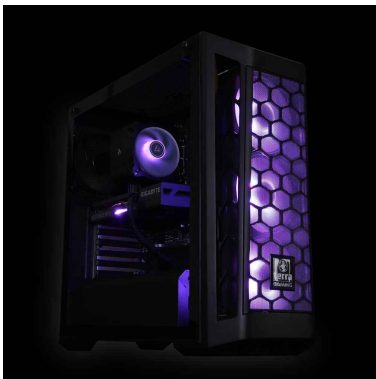

=XV:WJOLFKH\$UWLNHOELOGHU

Konfiguration

- | | |
|------------|---|
| 1 x | Gehäuse TERRA MasterBox MB511 RGB/ Window (ohne NT) for Gaming
Wortmann Gaming Gehäuse
• Materials: Steel, Plastic, Tempered Glass • Dimensions (L x W x H) 496 x 217 x 469 mm • 5x 2.5" Drive Bays, 2x 2.5" / 3.5" Drive Bays (combo) • I/O Panel: 2x USB 3.0 Type-A, Audio In & Out (Supports HD Audio) • RGB controller included, 1 to 3 RGB splitter cable included • Pre-installed Fans - Front: 3x x 120mm RGB Fan • Pre-installed Fans - Rear: 1x 120mm • Fan Support - Top: 2x 120mm, 2x 140mm, Rear: 1x 120mm • Dust Filters: Front, Top, Bottom |
| 1 x | Verpackungszubehör / PE Polsterelement |
| 1 x | Netzteil ATX CoolerMaster V650 650W 80+ Gold/ 24/7
Retail, Full Modular, 120mm Lüfter, 80 PLUS GOLD
Fully Modular Cable Design (= individuelle Nutzung der Anschlüsse). |
| 1 x | Kabel Netz/Kaltgerätestecker 1,8m black
Standard Rechner/Peripherie Netzkabel Schuko (CEE 7/7) auf C13 |
| 1 x | ASUS PRIME Z690-P D4 S1700/DDR4/DP-HDMI/3xM.2/ATX
Intel 12th Generation Core CPU ready (LGA1700)
• Intel Socket LGA1700 for 12th Gen Core, Pentium Gold/ Celeron Processors • Intel Z690 Chipset, 4x DDR4-RAM, Non-ECC, max. 128 GB Dual-Channel • 1x PCIe 5.0/4.0/3.0 x16, 1x PCIe 4.0/3.0 x16 (supports x4 mode), 2x PCIe 3.0 x16 (supports x4 mode), 1x PCIe 3.0 x1 • 2x M.2 slot* (Key M) PCIe/NVMe 4.0 x4, 1x M.2 Slot** (PCIe/NVMe 4.0 & SATA), 4x SATA 6Gb/s ports Supports PCIe/NVMe RAID 0/1/5 & SATA RAID 0/1/5/10 • 1x vertical M.2 Key E slot* (CNVi & PCIe) for WiFi/ Bluetooth module • 1x USB 3.2 Gen2 Type-C, 1x USB 3.2 Gen2 Type-A, 2x USB 3.2 Gen1 Type-A, 2x USB 2.0, 1x DisplayPort 1.4*, 1x HDMI 2.1**, 1x Realtek 2.5Gb RJ-45, 5x Audio jacks, 1x Optical S/PDIF Out, 1x PS/2, Option: 1x COM, 1x H/W TPM module * Supports max. 4K@60Hz as specified in DisplayPort 1.4 ** Supports max. 4K@60Hz as specified in HDMI 2.1 |
| 1 x | CPU Intel Core i7-12700F / LGA1700
Up to 4.9 GHz. 12th Gen Intel Core Processor. Alder Lake
- 12-Core/ 20 Threads/ 2.1 GHz up to 4.8 GHz/ 25 MB L3 Smart Cache - 65 W Base Power/ 180 W Maximum Turbo Power, w/o GPU* - Box with Intel Laminar RM1 cooler |
| 1 x | Lüfter CPU Arctic Freezer i35 A-RGB
Intel Sockel LGA 1700, 1200, 115x, Hydrogleitlager, 8/5 only
• Mit adressierbarer RGB LED-Beleuchtung (3-Pin 5V-DI-GND Anschluss) |
| 2 x | RAM DDR4 8GB / PC3200 /UB/ 1Rx8/ Samsung
M378A1K43EB2-CWED0 |
| 1 x | ->> (!) Ohne DVD-ROM-Laufwerk/ DVD-Brenner |
| 1 x | GIGA VGA 12GB RTX3060 EAGLE OC 12G 2.0 LHR
GV-N3060EAGLE OC-12GD 2.0 LHR |
| 1 x | VGA Grafikkarten Halter Terra |