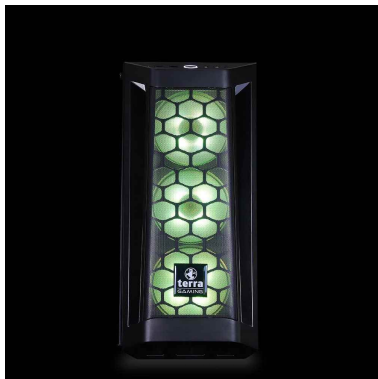

=XV:WJOLFKH\$UWLNHOELOGHU

Konfiguration

- | | |
|------------|---|
| 1 x | Gehäuse TERRA MasterBox MB511 RGB/ Window (ohne NT) for Gaming
Wortmann Gaming Gehäuse
• Materials: Steel, Plastic, Tempered Glass • Dimensions (L x W x H) 496 x 217 x 469 mm • 5x 2.5" Drive Bays, 2x 2.5" / 3.5" Drive Bays (combo) • I/O Panel: 2x USB 3.0 Type-A, Audio In & Out (Supports HD Audio) • RGB controller included, 1 to 3 RGB splitter cable included • Pre-installed Fans - Front: 3x x 120mm RGB Fan • Pre-installed Fans - Rear: 1x 120mm • Fan Support - Top: 2x 120mm, 2x 140mm, Rear: 1x 120mm • Dust Filters: Front, Top, Bottom |
| 1 x | Verpackungszubehör / PE Polsterelement |
| 1 x | Netzteil ATX CoolerMaster V650 650W 80+ Gold/ 24/7
Retail, Full Modular, 120mm Lüfter, 80 PLUS GOLD
Fully Modular Cable Design (= individuelle Nutzung der Anschlüsse). |
| 1 x | Kabel Netz/Kaltgerätestecker 1,8m black
Standard Rechner/Peripherie Netzkabel Schuko (CEE 7/7) auf C13 |
| 1 x | ASUS PRIME Z690-P D4 S1700/DDR4/DP-HDMI/3xM.2/ATX
Intel 12th Generation Core CPU ready (LGA1700)
• Intel Socket LGA1700 for 12th Gen Core, Pentium Gold/ Celeron Processors • Intel Z690 Chipset, 4x DDR4-RAM, Non-ECC, max. 128 GB Dual-Channel • 1x PCIe 5.0/4.0/3.0 x16, 1x PCIe 4.0/3.0 x16 (supports x4 mode), 2x PCIe 3.0 x16 (supports x4 mode), 1x PCIe 3.0 x1 • 2x M.2 slot* (Key M) PCIe/NVMe 4.0 x4, 1x M.2 Slot** (PCIe/NVMe 4.0 & SATA), 4x SATA 6Gb/s ports Supports PCIe/NVMe RAID 0/1/5 & SATA RAID 0/1/5/10 • 1x vertical M.2 Key E slot* (CNVi & PCIe) for WiFi/ Bluetooth module • 1x USB 3.2 Gen2 Type-C, 1x USB 3.2 Gen2 Type-A, 2x USB 3.2 Gen1 Type-A, 2x USB 2.0, 1x DisplayPort 1.4*, 1x HDMI 2.1**, 1x Realtek 2.5Gb RJ-45, 5x Audio jacks, 1x Optical S/PDIF Out, 1x PS/2, Option: 1x COM, 1x H/W TPM module * Supports max. 4K@60Hz as specified in DisplayPort 1.4 ** Supports max. 4K@60Hz as specified in HDMI 2.1 |
| 1 x | CPU Intel Core i7-12700F / LGA1700
Up to 4.9 GHz. 12th Gen Intel Core Processor. Alder Lake
- 12-Core/ 20 Threads/ 2.1 GHz up to 4.8 GHz/ 25 MB L3 Smart Cache - 65 W Base Power/ 180 W Maximum Turbo Power, w/o GPU* - Box with Intel Laminar RM1 cooler |
| 1 x | Lüfter CPU Arctic Freezer i35 A-RGB
Intel Sockel LGA 1700, 1200, 115x, Hydrogleitlager, 8/5 only
• Mit adressierbarer RGB LED-Beleuchtung (3-Pin 5V-DI-GND Anschluss) |
| 2 x | RAM DDR4 8GB / PC3200 /UB/ 1Rx8/ Samsung
M378A1K43EB2-CWED0 |
| 1 x | ->> (!) Ohne DVD-ROM-Laufwerk/ DVD-Brenner |
| 1 x | GIGA VGA 12GB RTX3060 EAGLE OC 12G 2.0 LHR
GV-N3060EAGLE OC-12GD 2.0 LHR |
| 1 x | VGA Grafikkarten Halter Terra |